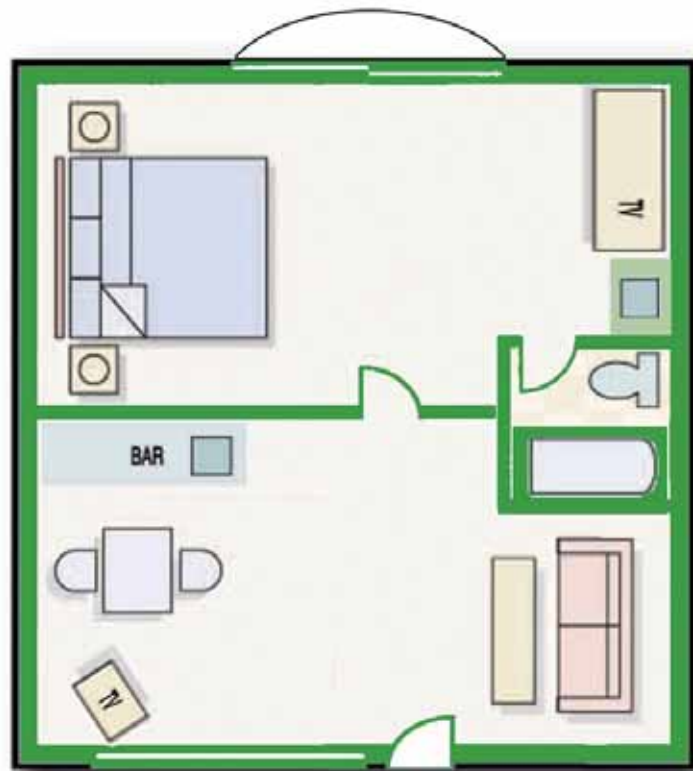

WHERE WOULD YOU RATHER STAY?

Standard room
TYPICAL AREA HOTEL

Our standard room
is a two room suite
**HOLIDAY INN & SUITES
PHOENIX AIRPORT
NORTH**

For Reservations and Information:
www.hiphoenixsuites.com
or (602) 244-8800